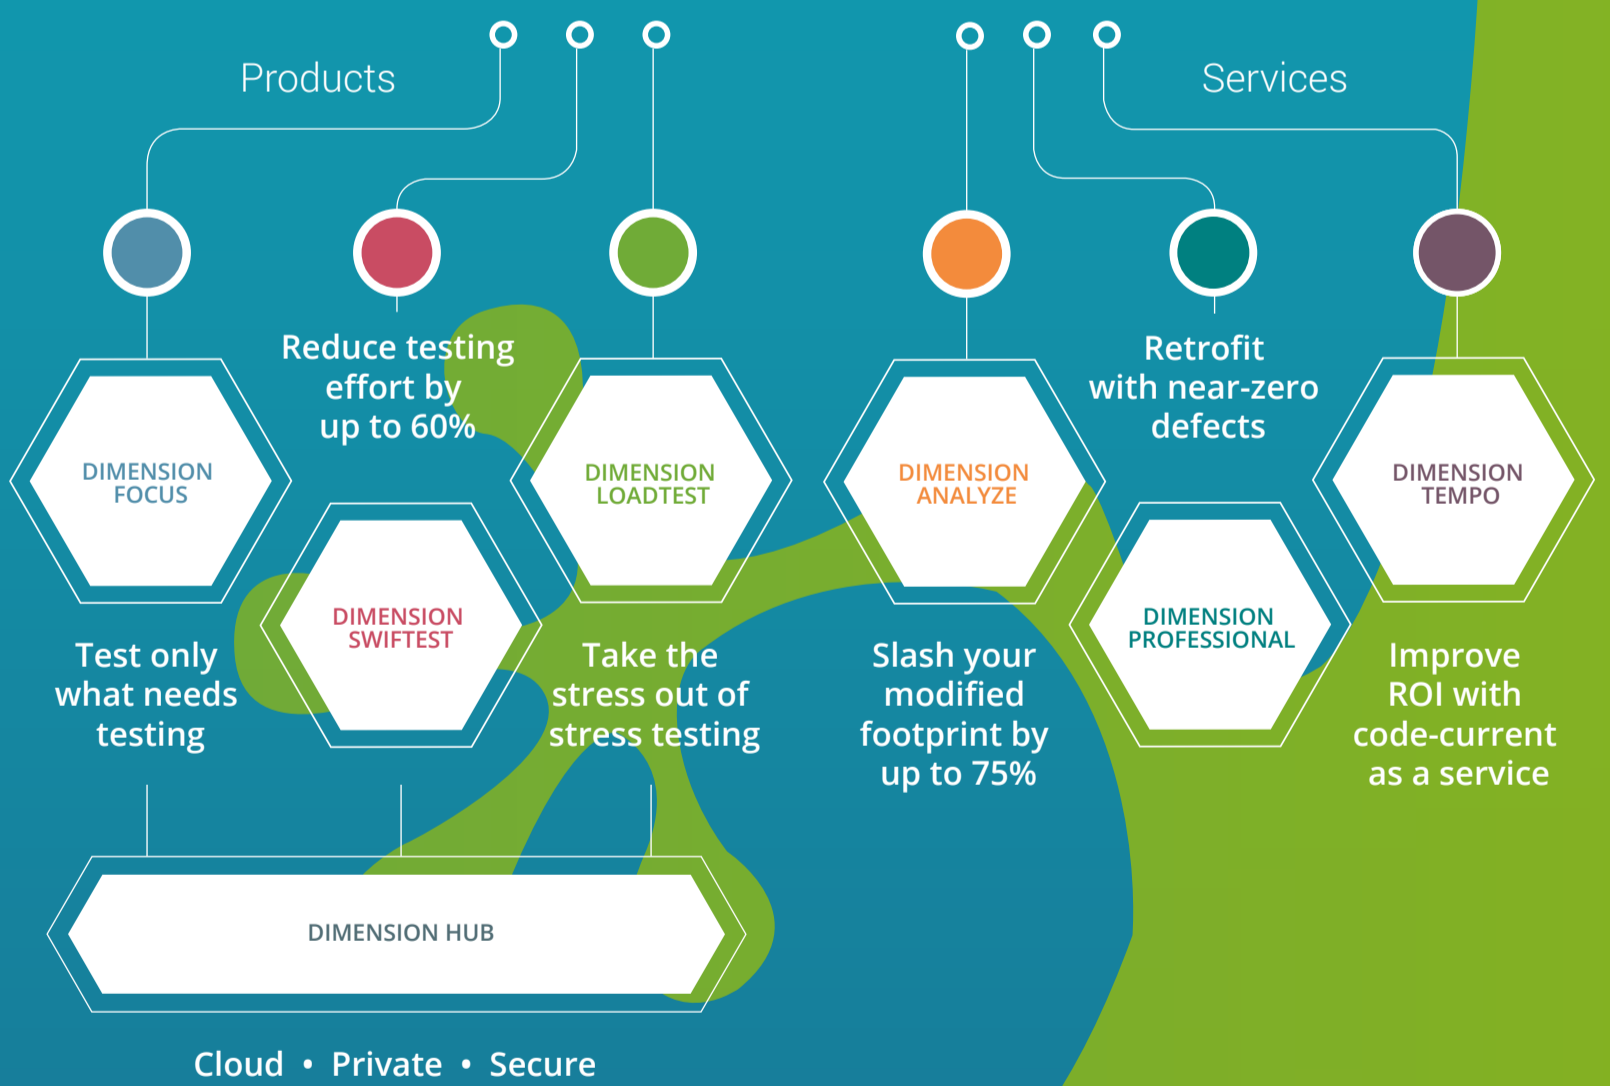

# WHAT WE DO

Over the years we have developed a range of products and services to support your implementation of JD Edwards EnterpriseOne (JDE E1).

Our DevTech Services capabilities are at the core of everything we do; allowing us to flexibly meet your JDE E1 needs.

# HOW WE DO IT

All designed to help you to improve TCO and maximize the value of your investment.

# BENEFITS OF DWS

Making you more efficient and productive, saving you time and money.